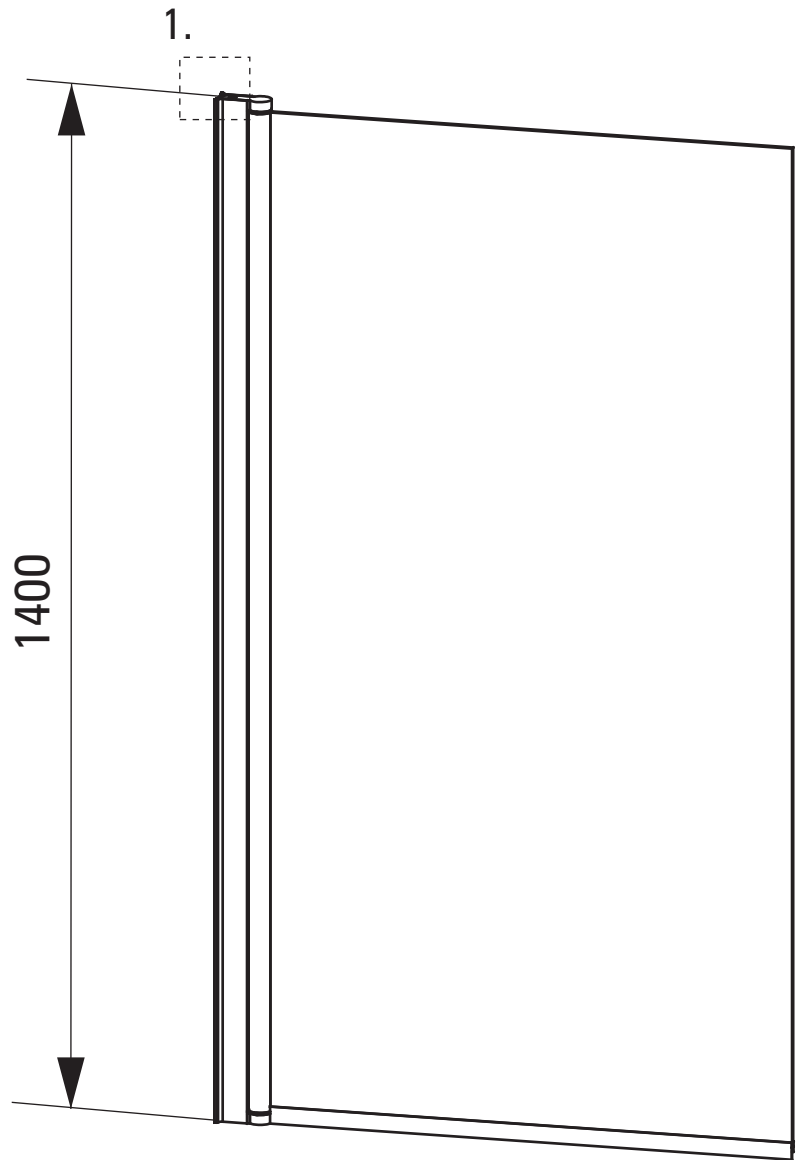

1.

ALPINIA

Model	Size	C (mm)
KGA 072P	800x1400	785-800